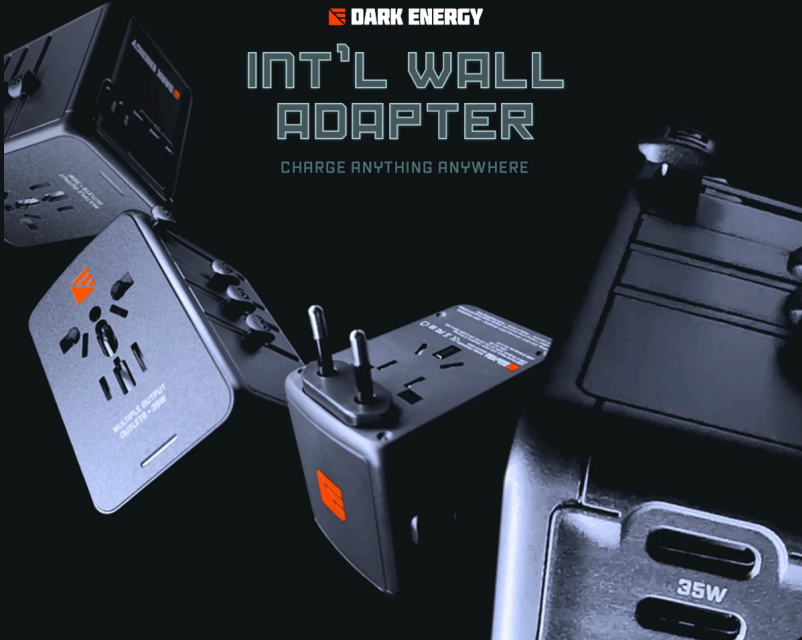

DARK ENERGY

POSEIDON

SOLAR

CABLES

ACCESSORIES

DARK ENERGY

INT'L WALL ADAPTER

CHARGE ANYTHING ANYWHERE

TRAVEL ESSENTIAL

The international wall adapter is essential for any traveler.

It's compatible with outlets in over 170 countries, ensuring your devices stay charged wherever you are. The adapter's compact design with foldable prongs makes it a convenient addition to your luggage, and built-in surge protection keeps your electronics safe.

Ideal for both business trips and leisure travels, it's an essential tool for staying connected effortlessly around the world.

[SHOP NOW](#)